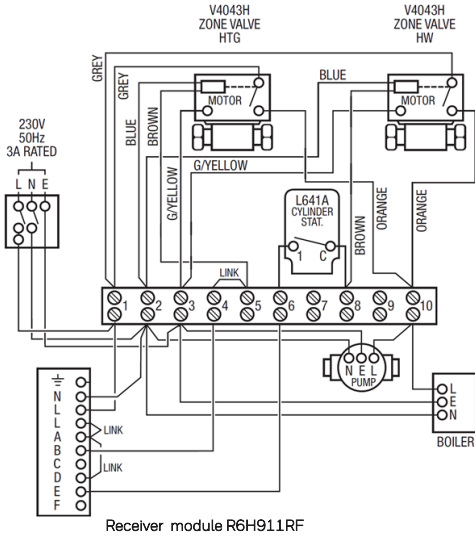

S, Y and W Plan Applications

1x T6R Table stand or Wall mount Smart thermostat

1x R6 2-channel Receiver box

T6R
Table stand

T6R
Wall mount

R6H

ADDITIONAL WIRING INSTRUCTIONS

S Plan application

W Plan application

Y Plan application