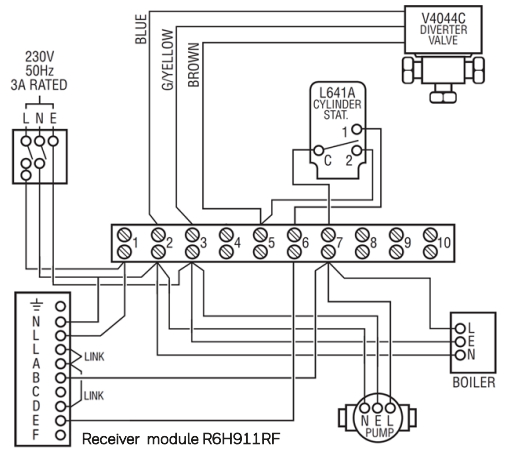

S, Y and W Plan Applications

1x T6R Table stand or Wall mount Smart thermostat

1x R6 2-channel Receiver box

T6R
Table stand

T6R
Wall mount

R6H

ADDITIONAL WIRING INSTRUCTIONS

S Plan application

W Plan application

Y Plan application